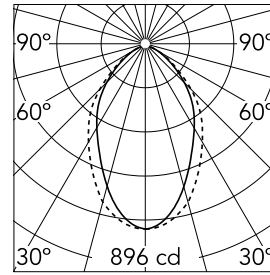

18
31
35
38

Main specifications

Number of heads	1	Net lumen (lm)	1384
Lamp category	LED	Mountings	Surface
Power (W)	28W	Environment	Indoor dry location
CCT (K)	4000K		
CRI	80		

Optical

Lighting type	Direct
LED type	Top LED
Light distribution	Symmetric
Optical type	Diffused light
Beam angle (°)	76
Beam angle C90-270 (°)	64

Physical

Color	White
Orientation	Fixed
Weight (kg)	3.19
Length (mm)	1405

Note

Micro-Prismatic Diffuser: Highly efficient multilayer diffuser that, thanks to its unique micro-prismatic texture, provides a glare free UGR<19 light beam. / Emergency: Emergency Module available in all versions, length 1405 mm. In normal use, it uses the same power consumption as the standard In-Finity. In emergency use, it emits 10% of normal use during 3 hours. Endcaps: must be ordered separately. Consult Flos Architectural team for a configuration without end caps.