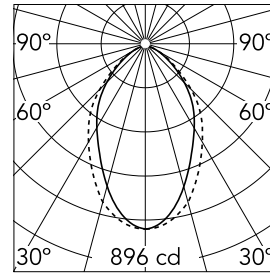

35
31
35
18
38

Main specifications

Number of heads	1	Net lumen (lm)	1384
Lamp category	LED	Mountings	Surface
Power (W)	28W	Environment	Indoor dry location
CCT (K)	4000K		
CRI	80		

Optical

Lighting type	Direct
LED type	Top LED
Light distribution	Symmetric
Optical type	Diffused light
Beam angle (°)	76
Beam angle C90-270 (°)	64

Physical

Color	Anodized Grey
Orientation	Fixed
Weight (kg)	3.19
Length (mm)	1405

Note

Micro-Prismatic Diffuser: Highly efficient multilayer diffuser that, thanks to its unique micro-prismatic texture, provides a glare free UGR<19 light beam. / Emergency: Emergency Module available in all versions, length 1405 mm. In normal use, it uses the same power consumption as the standard In-Finity. In emergency use, it emits 10% of normal use during 3 hours. Endcaps: must be ordered separately. Consult Flos Architectural team for a configuration without end caps.