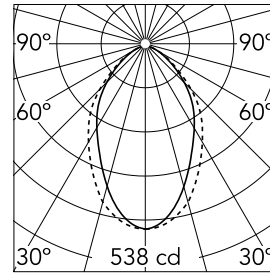

Main specifications

Number of heads	1	Net lumen (lm)	830
Lamp category	LED	Mountings	Surface
Power (W)	16.5W	Environment	Indoor dry location
CCT (K)	4000K		
CRI	80		

Optical

Lighting type	Direct
LED type	Top LED
Light distribution	Symmetric
Optical type	Diffused light
Beam angle (°)	76
Beam angle C90-270 (°)	64

Physical

Color	Black
Orientation	Fixed
Weight (kg)	1.92
Length (mm)	845

Note

Micro-Prismatic Diffuser: Highly efficient multilayer diffuser that, thanks to its unique micro-prismatic texture, provides a glare free UGR<19 light beam. / Emergency: Emergency Module available in all versions, length 1405 mm. In normal use, it uses the same power consumption as the standard In-Finity. In emergency use, it emits 10% of normal use during 3 hours. Endcaps: must be ordered separately. Consult Flos Architectural team for a configuration without end caps.