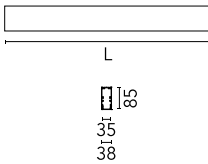

Main specifications

Number of heads	1	Net lumen (lm)	830
Lamp category	LED	Mountings	Surface
Power (W)	16.5W	Environment	Indoor dry location
CCT (K)	4000K		
CRI	80		

Optical

Lighting type	Direct
LED type	Top LED
Light distribution	Symmetric
Optical type	Diffused light
Beam angle (°)	76
Beam angle C90-270 (°)	64

Physical

Color	Black
Orientation	Fixed
Weight (kg)	1.92
Length (mm)	845

Note

Micro-Prismatic Diffuser: Highly efficient multilayer diffuser that, thanks to its unique micro-prismatic texture, provides a glare free UGR<19 light beam. / Emergency: Emergency Module available in all versions, length 1405 mm. In normal use, it uses the same power consumption as the standard In-Finity. In emergency use, it emits 10% of normal use during 3 hours. Endcaps: must be ordered separately. Consult Flos Architectural team for a configuration without end caps.