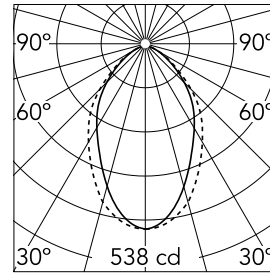

Main specifications

Number of heads	1	Net lumen (lm)	830
Lamp category	LED	Mountings	Surface
Power (W)	16.5W	Environment	Indoor dry location
CCT (K)	4000K		
CRI	80		

Optical

Lighting type	Direct
LED type	Top LED
Light distribution	Symmetric
Optical type	Diffused light
Beam angle (°)	76
Beam angle C90-270 (°)	64

Physical

Color	Anodized Grey
Orientation	Fixed
Weight (kg)	1.92
Length (mm)	845

Note

Micro-Prismatic Diffuser: Highly efficient multilayer diffuser that, thanks to its unique micro-prismatic texture, provides a glare free UGR<19 light beam. / Emergency: Emergency Module available in all versions, length 1405 mm. In normal use, it uses the same power consumption as the standard In-Finity. In emergency use, it emits 10% of normal use during 3 hours. Endcaps: must be ordered separately. Consult Flos Architectural team for a configuration without end caps.