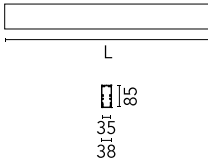

Main specifications

Number of heads	1	Net lumen (lm)	830
Lamp category	LED	Mountings	Surface
Power (W)	16.5W	Environment	Indoor dry location
CCT (K)	4000K		
CRI	80		

Optical

Lighting type	Direct
LED type	Top LED
Light distribution	Symmetric
Optical type	Diffused light
Beam angle (°)	76
Beam angle C90-270 (°)	64

Physical

Color	Anodized Grey
Orientation	Fixed
Weight (kg)	1.92
Length (mm)	845

Note

Micro-Prismatic Diffuser: Highly efficient multilayer diffuser that, thanks to its unique micro-prismatic texture, provides a glare free UGR<19 light beam. / Emergency: Emergency Module available in all versions, length 1405 mm. In normal use, it uses the same power consumption as the standard In-Finity. In emergency use, it emits 10% of normal use during 3 hours. Endcaps: must be ordered separately. Consult Flos Architectural team for a configuration without end caps.