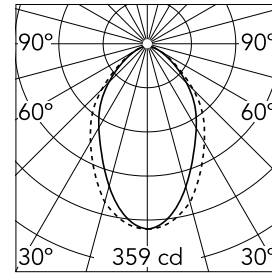

Main specifications

Number of heads	1	Net lumen (lm)	553
Lamp category	LED	Mountings	Surface
Power (W)	13W	Environment	Indoor dry location
CCT (K)	4000K		
CRI	80		

Optical

Lighting type	Direct
LED type	Top LED
Light distribution	Symmetric
Optical type	Diffused light
Beam angle (°)	76
Beam angle C90-270 (°)	64

Physical

Color	Black
Orientation	Fixed
Weight (kg)	1.28
Length (mm)	565

Note

Micro-Prismatic Diffuser: Highly efficient multilayer diffuser that, thanks to its unique micro-prismatic texture, provides a glare free UGR<19 light beam. / Emergency: Emergency Module available in all versions, length 1405 mm. In normal use, it uses the same power consumption as the standard In-Finity. In emergency use, it emits 10% of normal use during 3 hours. Endcaps: must be ordered separately. Consult Flos Architectural team for a configuration without end caps.