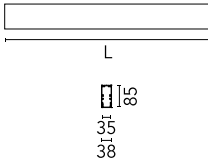

Main specifications

Number of heads	1	Net lumen (lm)	553
Lamp category	LED	Mountings	Surface
Power (W)	13W	Environment	Indoor dry location
CCT (K)	4000K		
CRI	80		

Optical

Lighting type	Direct
LED type	Top LED
Light distribution	Symmetric
Optical type	Diffused light
Beam angle (°)	76
Beam angle C90-270 (°)	64

Physical

Color	Black
Orientation	Fixed
Weight (kg)	1.28
Length (mm)	565

Note

Micro-Prismatic Diffuser: Highly efficient multilayer diffuser that, thanks to its unique micro-prismatic texture, provides a glare free UGR<19 light beam. / Emergency: Emergency Module available in all versions, length 1405 mm. In normal use, it uses the same power consumption as the standard In-Finity. In emergency use, it emits 10% of normal use during 3 hours. Endcaps: must be ordered separately. Consult Flos Architectural team for a configuration without end caps.