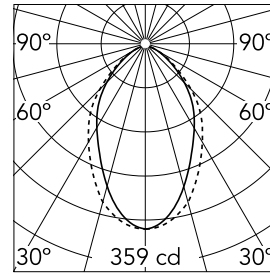

Main specifications

Number of heads	1	Net lumen (lm)	553
Lamp category	LED	Mountings	Surface
Power (W)	13W	Environment	Indoor dry location
CCT (K)	4000K		
CRI	80		

Optical

Lighting type	Direct
LED type	Top LED
Light distribution	Symmetric
Optical type	Diffused light
Beam angle (°)	76
Beam angle C90-270 (°)	64

Physical

Color	Anodized Grey
Orientation	Fixed
Weight (kg)	1.28
Length (mm)	565

Note

Micro-Prismatic Diffuser: Highly efficient multilayer diffuser that, thanks to its unique micro-prismatic texture, provides a glare free UGR<19 light beam. / Emergency: Emergency Module available in all versions, length 1405 mm. In normal use, it uses the same power consumption as the standard In-Finity. In emergency use, it emits 10% of normal use during 3 hours. Endcaps: must be ordered separately. Consult Flos Architectural team for a configuration without end caps.