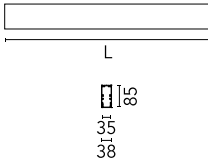

Main specifications

Number of heads	1	Net lumen (lm)	553
Lamp category	LED	Mountings	Surface
Power (W)	13W	Environment	Indoor dry location
CCT (K)	4000K		
CRI	80		

Optical

Lighting type	Direct
LED type	Top LED
Light distribution	Symmetric
Optical type	Diffused light
Beam angle (°)	76
Beam angle C90-270 (°)	64

Physical

Color	Anodized Grey
Orientation	Fixed
Weight (kg)	1.28
Length (mm)	565

Note

Micro-Prismatic Diffuser: Highly efficient multilayer diffuser that, thanks to its unique micro-prismatic texture, provides a glare free UGR<19 light beam. / Emergency: Emergency Module available in all versions, length 1405 mm. In normal use, it uses the same power consumption as the standard In-Finity. In emergency use, it emits 10% of normal use during 3 hours. Endcaps: must be ordered separately. Consult Flos Architectural team for a configuration without end caps.