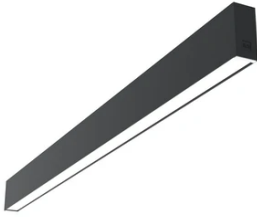

In-Finity 35 Surface 4000K Micro-Prismatic Diffuser Dali

■ **N3S194U14BDA - Black**

LED modular system for surface installation, including LED luminaires, aluminum installation profile, and diffusers. Drivers included in lighting modules for 220-240V connection to mains or to other lighting modules.

Physical

Color	Black
Orientation	Fixed
Weight (kg)	4.48
Length (mm)	1970

Note

Micro-Prismatic Diffuser: Highly efficient multilayer diffuser that, thanks to its unique micro-prismatic texture, provides a glare free UGR<19 light beam. / Emergency: Emergency Module available in all versions, length 1405 mm. In normal use, it uses the same power consumption as the standard In-Finity. In emergency use, it emits 10% of normal use during 3 hours. Endcaps: must be ordered separately. Consult Flos Architectural team for a configuration without end caps.

In-Finity 35 Surface 4000K Micro-Prismatic Diffuser Dali

500 mm micro-prismatic diffuser.
Highly efficient multilayer diffuser
that, thanks to its unique
microprismatic texture, provides a
glare free UGR<19 light beam
08.0112.00

Metal End Cap. Recessed No Trim /
Surface / Suspension Down. 35 mm
(Colour White)
08.9050.40

Metal End Cap. Recessed No Trim /
Surface / Suspension Down. 35 mm
(Colour Anodized Grey)
08.9050.02

Metal End Cap. Recessed No Trim /
Surface / Suspension Down. 35 mm
(Colour Black)
08.9050.NS