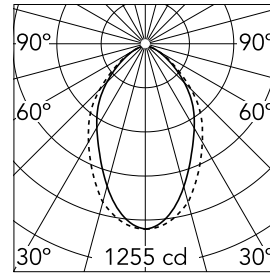

18
31
35
38

Main specifications

Number of heads	1	Net lumen (lm)	1937
Lamp category	LED	Mountings	Surface
Power (W)	41W	Environment	Indoor
CCT (K)	4000K		
CRI	80		

Optical

Lighting type	Direct
LED type	Top LED
Light distribution	Symmetric
Optical type	Diffused light
Beam angle (°)	76
Beam angle C90-270 (°)	64

Physical

Color	Black
Orientation	Fixed
Weight (kg)	4.48
Length (mm)	1970

Note

Micro-Prismatic Diffuser: Highly efficient multilayer diffuser that, thanks to its unique micro-prismatic texture, provides a glare free UGR<19 light beam. / Emergency: Emergency Module available in all versions, length 1405 mm. In normal use, it uses the same power consumption as the standard In-Finity. In emergency use, it emits 10% of normal use during 3 hours. Endcaps: must be ordered separately. Consult Flos Architectural team for a configuration without end caps.