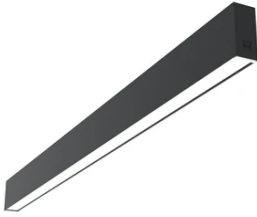

## In-Finity 35 Surface 4000K Micro-Prismatic Diffuser Dali

■ N35S084U14BDA - Black

LED modular system for surface installation, including LED luminaires, aluminum installation profile, and diffusers. Drivers included in lighting modules for 220-240V connection to mains or to other lighting modules.

## In-Finity 35 Surface 4000K Micro-Prismatic Diffuser Dali

5

Metal End Cap. Recessed No Trim /  
Surface / Suspension Down. 35 mm  
(Colour Black)  
08.9050.NS

5

Metal End Cap. Recessed No Trim /  
Surface / Suspension Down. 35 mm  
(Colour White)  
08.9050.40

5

Metal End Cap. Recessed No Trim /  
Surface / Suspension Down. 35 mm  
(Colour Anodized Grey)  
08.9050.02

5

Metal cover. Surface / Suspension  
Down. 35 mm  
08.9050.06

500 mm micro-prismatic diffuser.  
Highly efficient multilayer diffuser  
that, thanks to its unique  
microprismatic texture, provides a  
glare free UGR<19 light beam  
08.0112.00