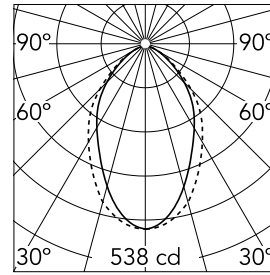

85  
31  
35  
18  
38

### Main specifications

<b>Number of heads</b>	1	<b>Net lumen (lm)</b>	830
<b>Lamp category</b>	LED	<b>Mountings</b>	Surface
<b>Power (W)</b>	16.5W	<b>Environment</b>	Indoor dry location
<b>CCT (K)</b>	4000K		
<b>CRI</b>	80		

### Optical

<b>Lighting type</b>	Direct
<b>LED type</b>	Top LED
<b>Light distribution</b>	Symmetric
<b>Optical type</b>	Diffused light
<b>Beam angle (°)</b>	76
<b>Beam angle C90-270 (°)</b>	64

Beam Angle: 75°

### Physical

<b>Color</b>	Black
<b>Orientation</b>	Fixed
<b>Weight (kg)</b>	1.92
<b>Length (mm)</b>	845