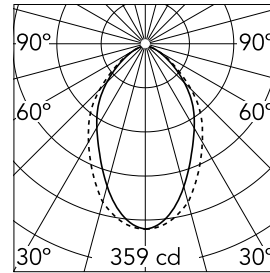

Main specifications

Number of heads	1	Net lumen (lm)	553
Lamp category	LED	Mountings	Surface
Power (W)	13W	Environment	Indoor dry location
CCT (K)	4000K		
CRI	80		

Optical

Lighting type	Direct
LED type	Top LED
Light distribution	Symmetric
Optical type	Diffused light
Beam angle (°)	76
Beam angle C90-270 (°)	64

Physical

Color	White
Orientation	Fixed
Weight (kg)	1.28
Length (mm)	565

Note

Micro-Prismatic Diffuser: Highly efficient multilayer diffuser that, thanks to its unique micro-prismatic texture, provides a glare free UGR<19 light beam. / Emergency: Emergency Module available in all versions, length 1405 mm. In normal use, it uses the same power consumption as the standard In-Finity. In emergency use, it emits 10% of normal use during 3 hours. Endcaps: must be ordered separately. Consult Flos Architectural team for a configuration without end caps.