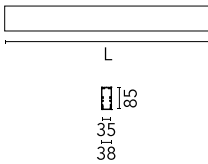

Main specifications

Number of heads	1	Net lumen (lm)	553
Lamp category	LED	Mountings	Surface
Power (W)	13W	Environment	Indoor dry location
CCT (K)	4000K		
CRI	80		

Optical

Lighting type	Direct
LED type	Top LED
Light distribution	Symmetric
Optical type	Diffused light
Beam angle (°)	76
Beam angle C90-270 (°)	64

Physical

Color	White
Orientation	Fixed
Weight (kg)	1.28
Length (mm)	565

Note

Micro-Prismatic Diffuser: Highly efficient multilayer diffuser that, thanks to its unique micro-prismatic texture, provides a glare free UGR<19 light beam. / Emergency: Emergency Module available in all versions, length 1405 mm. In normal use, it uses the same power consumption as the standard In-Finity. In emergency use, it emits 10% of normal use during 3 hours. Endcaps: must be ordered separately. Consult Flos Architectural team for a configuration without end caps.