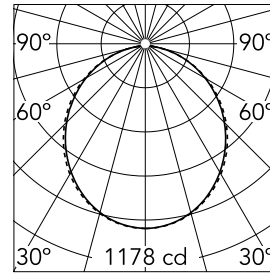

### Main specifications

<b>Number of heads</b>	1	<b>Net lumen (lm)</b>	3203
<b>Lamp category</b>	LED	<b>Mountings</b>	Surface
<b>Power (W)</b>	50W	<b>Environment</b>	Indoor dry location
<b>CCT (K)</b>	4000K		
<b>CRI</b>	80		

### Optical

<b>Lighting type</b>	Direct
<b>LED type</b>	Top LED
<b>Light distribution</b>	Symmetric
<b>Optical type</b>	Diffused light
<b>Beam angle (°)</b>	110
<b>Beam angle C90-270 (°)</b>	110

Beam Angle: 107°

### Physical

<b>Color</b>	White
<b>Orientation</b>	Fixed
<b>Weight (kg)</b>	5.75
<b>Length (mm)</b>	2530