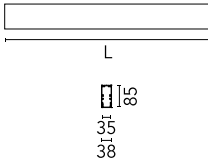

### Main specifications

<b>Number of heads</b>	1	<b>Net lumen (lm)</b>	3203
<b>Lamp category</b>	LED	<b>Mountings</b>	Surface
<b>Power (W)</b>	50W	<b>Environment</b>	Indoor dry location
<b>CCT (K)</b>	4000K		
<b>CRI</b>	80		

### Physical

<b>Color</b>	White
<b>Orientation</b>	Fixed
<b>Weight (kg)</b>	5.75
<b>Length (mm)</b>	2530