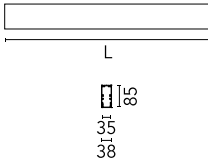

Main specifications

| | | | |
|------------------------|-------|-----------------------|---------------------|
| Number of heads | 1 | Net lumen (lm) | 2135 |
| Lamp category | LED | Mountings | Surface |
| Power (W) | 35.5W | Environment | Indoor dry location |
| CCT (K) | 4000K | | |
| CRI | 80 | | |

Physical

| | |
|--------------------|---------------|
| Color | Anodized Grey |
| Orientation | Fixed |
| Weight (kg) | 3.84 |
| Length (mm) | 1690 |

Note

Opal Diffuser: Diffuse, glare free and uniform lighting throughout the room. / Emergency: Emergency Module available in all versions, length 1405 mm. In normal use, it uses the same power consumption as the standard In-Finity. In emergency use, it emits 10% of normal use during 3 hours. Endcaps: must be ordered separately. Consult Flos Architectural team for a configuration without end caps.