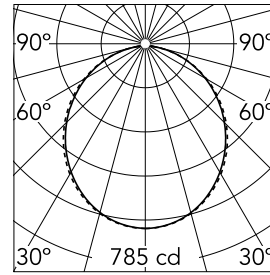

Main specifications

| | | | |
|------------------------|-------|-----------------------|---------------------|
| Number of heads | 1 | Net lumen (lm) | 2135 |
| Lamp category | LED | Mountings | Surface |
| Power (W) | 35.5W | Environment | Indoor dry location |
| CCT (K) | 4000K | | |
| CRI | 80 | | |

Optical

| | |
|-------------------------------|----------------|
| Lighting type | Direct |
| LED type | Top LED |
| Light distribution | Symmetric |
| Optical type | Diffused light |
| Beam angle (°) | 110 |
| Beam angle C90-270 (°) | 110 |