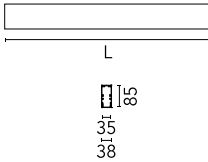

### Main specifications

|                        |       |                       |         |
|------------------------|-------|-----------------------|---------|
| <b>Number of heads</b> | 1     | <b>Net lumen (lm)</b> | 1779    |
| <b>Lamp category</b>   | LED   | <b>Mountings</b>      | Surface |
| <b>Power (W)</b>       | 28W   | <b>Environment</b>    | Indoor  |
| <b>CCT (K)</b>         | 4000K |                       |         |
| <b>CRI</b>             | 80    |                       |         |

### Physical

|                    |       |
|--------------------|-------|
| <b>Color</b>       | White |
| <b>Orientation</b> | Fixed |
| <b>Weight (kg)</b> | 3.19  |
| <b>Length (mm)</b> | 1405  |