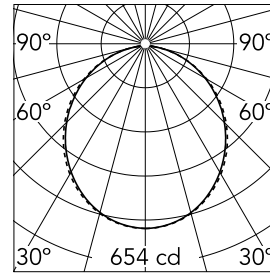

### Main specifications

|                        |       |                       |         |
|------------------------|-------|-----------------------|---------|
| <b>Number of heads</b> | 1     | <b>Net lumen (lm)</b> | 1779    |
| <b>Lamp category</b>   | LED   | <b>Mountings</b>      | Surface |
| <b>Power (W)</b>       | 28W   | <b>Environment</b>    | Indoor  |
| <b>CCT (K)</b>         | 4000K |                       |         |
| <b>CRI</b>             | 80    |                       |         |

Beam Angle: 107°

| h(m) | E(lx) | D(m)  |
|------|-------|-------|
| 1    | 654   | 2.63  |
| 2    | 164   | 5.26  |
| 3    | 73    | 7.90  |
| 4    | 41    | 10.53 |
| 5    | 26    | 13.16 |

Luminous flux luminaire  
1779 lm

### Physical

|                    |       |
|--------------------|-------|
| <b>Color</b>       | White |
| <b>Orientation</b> | Fixed |
| <b>Weight (kg)</b> | 3.19  |
| <b>Length (mm)</b> | 1405  |