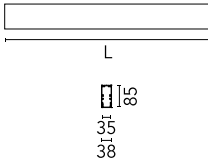

Main specifications

| | | | |
|------------------------|-------|-----------------------|---------------------|
| Number of heads | 1 | Net lumen (lm) | 3915 |
| Lamp category | LED | Mountings | Surface |
| Power (W) | 63.5W | Environment | Indoor dry location |
| CCT (K) | 4000K | | |
| CRI | 80 | | |