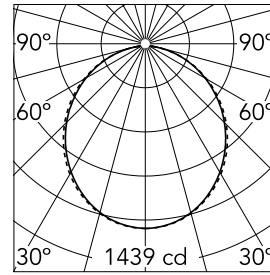

Main specifications

| | | | |
|------------------------|-------|-----------------------|---------------------|
| Number of heads | 1 | Net lumen (lm) | 3915 |
| Lamp category | LED | Mountings | Surface |
| Power (W) | 63.5W | Environment | Indoor dry location |
| CCT (K) | 4000K | | |
| CRI | 80 | | |

Optical

| | |
|-------------------------------|----------------|
| Lighting type | Direct |
| LED type | Top LED |
| Light distribution | Symmetric |
| Optical type | Diffused light |
| Beam angle (°) | 110 |
| Beam angle C90-270 (°) | 110 |

Beam Angle: 107°

| h(m) | E(lx) | D(m) |
|------|-------|-------|
| 1 | 1439 | 2.63 |
| 2 | 360 | 5.26 |
| 3 | 160 | 7.90 |
| 4 | 90 | 10.53 |
| 5 | 58 | 13.16 |

Luminous flux luminaire
3915 lm

Electrical