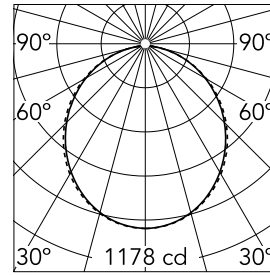

### Main specifications

<b>Number of heads</b>	1	<b>Net lumen (lm)</b>	3203
<b>Lamp category</b>	LED	<b>Mountings</b>	Surface
<b>Power (W)</b>	50W	<b>Environment</b>	Indoor
<b>CCT (K)</b>	4000K		
<b>CRI</b>	80		

### Optical

<b>Lighting type</b>	Direct
<b>LED type</b>	Top LED
<b>Light distribution</b>	Symmetric
<b>Optical type</b>	Diffused light
<b>Beam angle (°)</b>	110
<b>Beam angle C90-270 (°)</b>	110

Beam Angle: 107°

### Physical

<b>Color</b>	Black
<b>Orientation</b>	Fixed
<b>Weight (kg)</b>	5.75
<b>Length (mm)</b>	2530