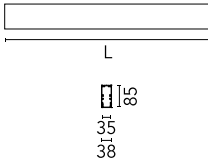

In-Finity 35 Surface 4000K General Lighting Dali

■ N35S254G14BDA - Black

LED modular system for surface installation, including LED luminaires, aluminum installation profile, and diffusers. Drivers included in lighting modules for 220-240V connection to mains or to other lighting modules.