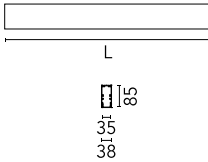

### Main specifications

<b>Number of heads</b>	1	<b>Net lumen (lm)</b>	2135
<b>Lamp category</b>	LED	<b>Mountings</b>	Surface
<b>Power (W)</b>	35.5W	<b>Environment</b>	Indoor dry location
<b>CCT (K)</b>	4000K		
<b>CRI</b>	80		

### Physical

<b>Color</b>	Black
<b>Orientation</b>	Fixed
<b>Weight (kg)</b>	3.84
<b>Length (mm)</b>	1690