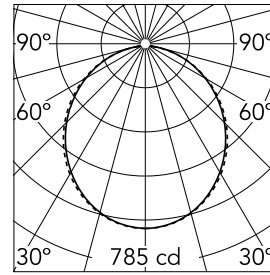

### Main specifications

<b>Number of heads</b>	1	<b>Net lumen (lm)</b>	2135
<b>Lamp category</b>	LED	<b>Mountings</b>	Surface
<b>Power (W)</b>	35.5W	<b>Environment</b>	Indoor dry location
<b>CCT (K)</b>	4000K		
<b>CRI</b>	80		

### Optical

<b>Lighting type</b>	Direct
<b>LED type</b>	Top LED
<b>Light distribution</b>	Symmetric
<b>Optical type</b>	Diffused light
<b>Beam angle (°)</b>	110
<b>Beam angle C90-270 (°)</b>	110

Beam Angle: 107°

### Physical

<b>Color</b>	Black
<b>Orientation</b>	Fixed
<b>Weight (kg)</b>	3.84
<b>Length (mm)</b>	1690