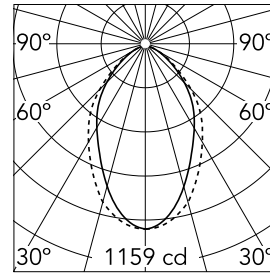

18
31
35
38

Main specifications

Number of heads	1	Net lumen (lm)	1789
Lamp category	LED	Mountings	Surface
Power (W)	41W	Environment	Indoor dry location
CCT (K)	3000K		
CRI	80		

Optical

Lighting type	Direct
LED type	Top LED
Light distribution	Symmetric
Optical type	Diffused light
Beam angle (°)	76
Beam angle C90-270 (°)	64

Beam Angle:	75°		
h(m)	E(lx)	D(m)	
1	1159	1.25	
2	290	2.50	
3	129	3.76	
4	72	5.01	
5	46	6.26	

Luminous flux luminaire
1789 lm

Electrical

Frequency (Hz)	50/60	Emergency	Without
Voltage (V)	220.00	Insulation class	I
Dimmable	No		
Driver	Integrated		
Driver type	Non Dimmable		

Physical

Color	White
Orientation	Fixed
Weight (kg)	4.48
Length (mm)	1970

Note

Micro-Prismatic Diffuser: Highly efficient multilayer diffuser that, thanks to its unique micro-prismatic texture, provides a glare free UGR<19 light beam. / Emergency: Emergency Module available in all versions, length 1405 mm. In normal use, it uses the same power consumption as the standard In-Finity. In emergency use, it emits 10% of normal use during 3 hours. Endcaps: must be ordered separately. Consult Flos Architectural team for a configuration without end caps.