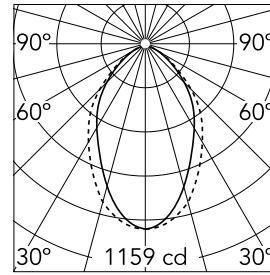

### Main specifications

<b>Number of heads</b>	1	<b>Net lumen (lm)</b>	1789
<b>Lamp category</b>	LED	<b>Mountings</b>	Surface
<b>Power (W)</b>	41W	<b>Environment</b>	Indoor dry location
<b>CCT (K)</b>	3000K		
<b>CRI</b>	80		

### Optical

<b>Lighting type</b>	Direct
<b>LED type</b>	Top LED
<b>Light distribution</b>	Symmetric
<b>Optical type</b>	Diffused light
<b>Beam angle (°)</b>	76
<b>Beam angle C90-270 (°)</b>	64

<b>Beam Angle:</b>	75°		
<b>h(m)</b>	<b>E(lx)</b>	<b>D(m)</b>	
1	1159	1.25	
2	290	2.50	
3	129	3.76	
4	72	5.01	
5	46	6.26	

### Physical

<b>Color</b>	Black
<b>Orientation</b>	Fixed
<b>Weight (kg)</b>	4.48
<b>Length (mm)</b>	1970