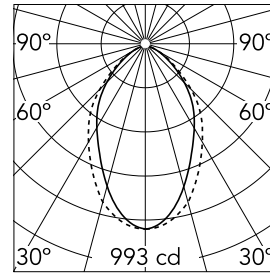

18
35
38

Main specifications

Number of heads	1	Net lumen (lm)	1534
Lamp category	LED	Mountings	Surface
Power (W)	35.5W	Environment	Indoor dry location
CCT (K)	3000K		
CRI	80		

Optical

Lighting type	Direct
LED type	Top LED
Light distribution	Symmetric
Optical type	Diffused light
Beam angle (°)	76
Beam angle C90-270 (°)	64

Physical

Color	Black
Orientation	Fixed
Weight (kg)	3.84
Length (mm)	1690

Note

Micro-Prismatic Diffuser: Highly efficient multilayer diffuser that, thanks to its unique micro-prismatic texture, provides a glare free UGR<19 light beam. / Emergency: Emergency Module available in all versions, length 1405 mm. In normal use, it uses the same power consumption as the standard In-Finity. In emergency use, it emits 10% of normal use during 3 hours. Endcaps: must be ordered separately. Consult Flos Architectural team for a configuration without end caps.