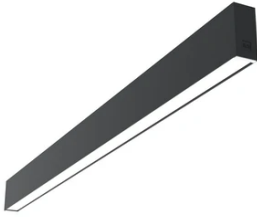

In-Finity 35 Surface 3000K Micro-Prismatic Diffuser

■ **N35S163U14B - Black**

LED modular system for surface installation, including LED luminaires, aluminum installation profile, and diffusers. Drivers included in lighting modules for 220-240V connection to mains or to other lighting modules.

Physical

Color	Black
Orientation	Fixed
Weight (kg)	3.84
Length (mm)	1690

Note

Micro-Prismatic Diffuser: Highly efficient multilayer diffuser that, thanks to its unique micro-prismatic texture, provides a glare free UGR<19 light beam. / Emergency: Emergency Module available in all versions, length 1405 mm. In normal use, it uses the same power consumption as the standard In-Finity. In emergency use, it emits 10% of normal use during 3 hours. Endcaps: must be ordered separately. Consult Flos Architectural team for a configuration without end caps.

In-Finity 35 Surface 3000K Micro-Prismatic Diffuser

5

Metal End Cap. Recessed No Trim /
Surface / Suspension Down. 35 mm
(Colour Anodized Grey)
08.9050.02

5

Metal End Cap. Recessed No Trim /
Surface / Suspension Down. 35 mm
(Colour Black)
08.9050.NS

5

Metal cover. Surface / Suspension
Down. 35 mm
08.9050.06

5

500 mm micro-prismatic diffuser.
Highly efficient multilayer diffuser
that, thanks to its unique
microprismatic texture, provides a
glare free UGR<19 light beam
08.0112.00