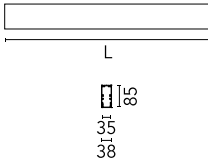

### Main specifications

<b>Number of heads</b>	1	<b>Net lumen (lm)</b>	1534
<b>Lamp category</b>	LED	<b>Mountings</b>	Surface
<b>Power (W)</b>	35.5W	<b>Environment</b>	Indoor dry location
<b>CCT (K)</b>	3000K		
<b>CRI</b>	80		