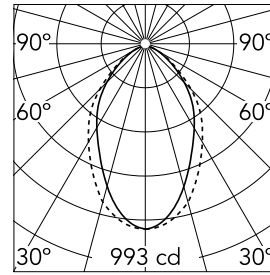

### Main specifications

<b>Number of heads</b>	1	<b>Net lumen (lm)</b>	1534
<b>Lamp category</b>	LED	<b>Mountings</b>	Surface
<b>Power (W)</b>	35.5W	<b>Environment</b>	Indoor dry location
<b>CCT (K)</b>	3000K		
<b>CRI</b>	80		

### Optical

<b>Lighting type</b>	Direct
<b>LED type</b>	Top LED
<b>Light distribution</b>	Symmetric
<b>Optical type</b>	Diffused light
<b>Beam angle (°)</b>	76
<b>Beam angle C90-270 (°)</b>	64

<b>Beam Angle:</b>	75°		
<b>h(m)</b>	<b>E(lx)</b>	<b>D(m)</b>	
1	993	1.25	
2	248	2.50	
3	110	3.76	
4	62	5.01	
5	40	6.26	