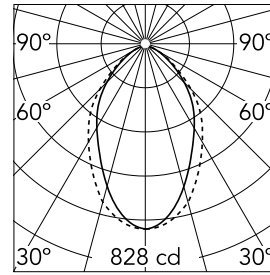

Main specifications

Number of heads	1	Net lumen (lm)	1278
Lamp category	LED	Mountings	Surface
Power (W)	28W	Environment	Indoor dry location
CCT (K)	3000K		
CRI	80		

Optical

Lighting type	Direct
LED type	Top LED
Light distribution	Symmetric
Optical type	Diffused light
Beam angle (°)	76
Beam angle C90-270 (°)	64

Physical

Color	White
Orientation	Fixed
Weight (kg)	3.19
Length (mm)	1405

Note

Micro-Prismatic Diffuser: Highly efficient multilayer diffuser that, thanks to its unique micro-prismatic texture, provides a glare free UGR<19 light beam. / Emergency: Emergency Module available in all versions, length 1405 mm. In normal use, it uses the same power consumption as the standard In-Finity. In emergency use, it emits 10% of normal use during 3 hours. Endcaps: must be ordered separately. Consult Flos Architectural team for a configuration without end caps.