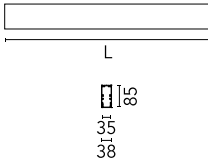

Main specifications

Number of heads	1	Net lumen (lm)	1278
Lamp category	LED	Mountings	Surface
Power (W)	28W	Environment	Indoor dry location
CCT (K)	3000K		
CRI	80		

Optical

Lighting type	Direct
LED type	Top LED
Light distribution	Symmetric
Optical type	Diffused light
Beam angle (°)	76
Beam angle C90-270 (°)	64

Physical

Color	White
Orientation	Fixed
Weight (kg)	3.19
Length (mm)	1405

Note

Micro-Prismatic Diffuser: Highly efficient multilayer diffuser that, thanks to its unique micro-prismatic texture, provides a glare free UGR<19 light beam. / Emergency: Emergency Module available in all versions, length 1405 mm. In normal use, it uses the same power consumption as the standard In-Finity. In emergency use, it emits 10% of normal use during 3 hours. Endcaps: must be ordered separately. Consult Flos Architectural team for a configuration without end caps.