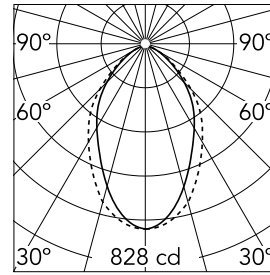

Main specifications

Number of heads	1	Net lumen (lm)	1278
Lamp category	LED	Mountings	Surface
Power (W)	28W	Environment	Indoor dry location
CCT (K)	3000K		
CRI	80		

Optical

Lighting type	Direct
LED type	Top LED
Light distribution	Symmetric
Optical type	Diffused light
Beam angle (°)	76
Beam angle C90-270 (°)	64

Physical

Color	Anodized Grey
Orientation	Fixed
Weight (kg)	3.19
Length (mm)	1405

Note

Micro-Prismatic Diffuser: Highly efficient multilayer diffuser that, thanks to its unique micro-prismatic texture, provides a glare free UGR<19 light beam. / Emergency: Emergency Module available in all versions, length 1405 mm. In normal use, it uses the same power consumption as the standard In-Finity. In emergency use, it emits 10% of normal use during 3 hours. Endcaps: must be ordered separately. Consult Flos Architectural team for a configuration without end caps.