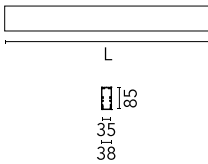

Main specifications

Number of heads	1	Net lumen (lm)	1278
Lamp category	LED	Mountings	Surface
Power (W)	28W	Environment	Indoor dry location
CCT (K)	3000K		
CRI	80		

Optical

Lighting type	Direct
LED type	Top LED
Light distribution	Symmetric
Optical type	Diffused light
Beam angle (°)	76
Beam angle C90-270 (°)	64

Physical

Color	Anodized Grey
Orientation	Fixed
Weight (kg)	3.19
Length (mm)	1405

Note

Micro-Prismatic Diffuser: Highly efficient multilayer diffuser that, thanks to its unique micro-prismatic texture, provides a glare free UGR<19 light beam. / Emergency: Emergency Module available in all versions, length 1405 mm. In normal use, it uses the same power consumption as the standard In-Finity. In emergency use, it emits 10% of normal use during 3 hours. Endcaps: must be ordered separately. Consult Flos Architectural team for a configuration without end caps.