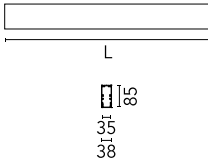

Main specifications

Number of heads	1	Net lumen (lm)	2300
Lamp category	LED	Mountings	Surface
Power (W)	50W	Environment	Indoor dry location
CCT (K)	3000K		
CRI	80		

Optical

Lighting type	Direct
LED type	Top LED
Light distribution	Symmetric
Optical type	Diffused light
Beam angle (°)	76
Beam angle C90-270 (°)	64

Physical

Color	White
Orientation	Fixed
Weight (kg)	5.75
Length (mm)	2530

Note

Micro-Prismatic Diffuser: Highly efficient multilayer diffuser that, thanks to its unique micro-prismatic texture, provides a glare free UGR<19 light beam. / Emergency: Emergency Module available in all versions, length 1405 mm. In normal use, it uses the same power consumption as the standard In-Finity. In emergency use, it emits 10% of normal use during 3 hours. Endcaps: must be ordered separately. Consult Flos Architectural team for a configuration without end caps.