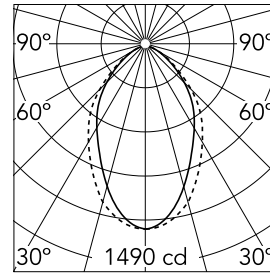

Main specifications

Number of heads	1	Net lumen (lm)	2300
Lamp category	LED	Mountings	Surface
Power (W)	50W	Environment	Indoor dry location
CCT (K)	3000K		
CRI	80		

Optical

Lighting type	Direct
LED type	Top LED
Light distribution	Symmetric
Optical type	Diffused light
Beam angle (°)	76
Beam angle C90-270 (°)	64

Physical

Color	White
Orientation	Fixed
Weight (kg)	5.75
Length (mm)	2530

Note

Micro-Prismatic Diffuser: Highly efficient multilayer diffuser that, thanks to its unique micro-prismatic texture, provides a glare free UGR<19 light beam. / Emergency: Emergency Module available in all versions, length 1405 mm. In normal use, it uses the same power consumption as the standard In-Finity. In emergency use, it emits 10% of normal use during 3 hours. Endcaps: must be ordered separately. Consult Flos Architectural team for a configuration without end caps.