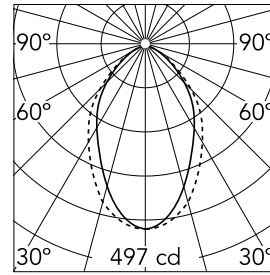

Main specifications

Number of heads	1	Net lumen (lm)	767
Lamp category	LED	Mountings	Surface
Power (W)	16.5W	Environment	Indoor dry location
CCT (K)	3000K		
CRI	80		

Optical

Lighting type	Direct
LED type	Top LED
Light distribution	Symmetric
Optical type	Diffused light
Beam angle (°)	76
Beam angle C90-270 (°)	64

Physical

Color	White
Orientation	Fixed
Weight (kg)	1.92
Length (mm)	845

Note

Micro-Prismatic Diffuser: Highly efficient multilayer diffuser that, thanks to its unique micro-prismatic texture, provides a glare free UGR<19 light beam. / Emergency: Emergency Module available in all versions, length 1405 mm. In normal use, it uses the same power consumption as the standard In-Finity. In emergency use, it emits 10% of normal use during 3 hours. Endcaps: must be ordered separately. Consult Flos Architectural team for a configuration without end caps.