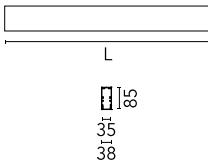

Main specifications

Number of heads	1	Net lumen (lm)	767
Lamp category	LED	Mountings	Surface
Power (W)	16.5W	Environment	Indoor dry location
CCT (K)	3000K		
CRI	80		

Optical

Lighting type	Direct
LED type	Top LED
Light distribution	Symmetric
Optical type	Diffused light
Beam angle (°)	76
Beam angle C90-270 (°)	64

Physical

Color	White
Orientation	Fixed
Weight (kg)	1.92
Length (mm)	845

Note

Micro-Prismatic Diffuser: Highly efficient multilayer diffuser that, thanks to its unique micro-prismatic texture, provides a glare free UGR<19 light beam. / Emergency: Emergency Module available in all versions, length 1405 mm. In normal use, it uses the same power consumption as the standard In-Finity. In emergency use, it emits 10% of normal use during 3 hours. Endcaps: must be ordered separately. Consult Flos Architectural team for a configuration without end caps.