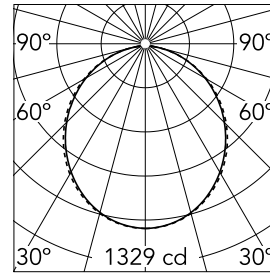

### Main specifications

<b>Number of heads</b>	1	<b>Net lumen (lm)</b>	3616
<b>Lamp category</b>	LED	<b>Mountings</b>	Surface
<b>Power (W)</b>	63.5W	<b>Environment</b>	Indoor dry location
<b>CCT (K)</b>	3000K		
<b>CRI</b>	80		

### Optical

<b>Lighting type</b>	Direct
<b>LED type</b>	Top LED
<b>Light distribution</b>	Symmetric
<b>Optical type</b>	Diffused light
<b>Beam angle (°)</b>	110
<b>Beam angle C90-270 (°)</b>	110

Beam Angle: 107°

### Physical

<b>Color</b>	Black
<b>Orientation</b>	Fixed
<b>Weight (kg)</b>	7.03
<b>Length (mm)</b>	3095