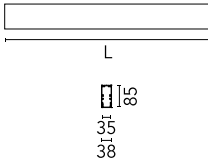

### Main specifications

<b>Number of heads</b>	1	<b>Net lumen (lm)</b>	3616
<b>Lamp category</b>	LED	<b>Mountings</b>	Surface
<b>Power (W)</b>	63.5W	<b>Environment</b>	Indoor dry location
<b>CCT (K)</b>	3000K		
<b>CRI</b>	80		

### Physical

<b>Color</b>	Black
<b>Orientation</b>	Fixed
<b>Weight (kg)</b>	7.03
<b>Length (mm)</b>	3095