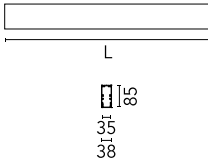

### Main specifications

<b>Number of heads</b>	1	<b>Net lumen (lm)</b>	1315
<b>Lamp category</b>	LED	<b>Mountings</b>	Surface
<b>Power (W)</b>	22.5W	<b>Environment</b>	Indoor dry location
<b>CCT (K)</b>	3000K		
<b>CRI</b>	80		

### Physical

<b>Color</b>	White
<b>Orientation</b>	Fixed
<b>Weight (kg)</b>	2.56
<b>Length (mm)</b>	1125