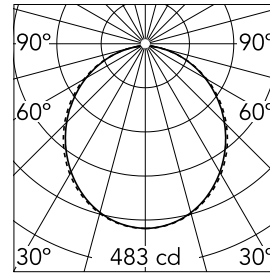

### Main specifications

<b>Number of heads</b>	1	<b>Net lumen (lm)</b>	1315
<b>Lamp category</b>	LED	<b>Mountings</b>	Surface
<b>Power (W)</b>	22.5W	<b>Environment</b>	Indoor dry location
<b>CCT (K)</b>	3000K		
<b>CRI</b>	80		

### Optical

<b>Lighting type</b>	Direct
<b>LED type</b>	Top LED
<b>Light distribution</b>	Symmetric
<b>Optical type</b>	Diffused light
<b>Beam angle (°)</b>	110
<b>Beam angle C90-270 (°)</b>	110

Beam Angle: 107°

### Physical

<b>Color</b>	White
<b>Orientation</b>	Fixed
<b>Weight (kg)</b>	2.56
<b>Length (mm)</b>	1125