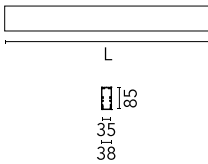

### Main specifications

<b>Number of heads</b>	1	<b>Net lumen (lm)</b>	986
<b>Lamp category</b>	LED	<b>Mountings</b>	Surface
<b>Power (W)</b>	16.5W	<b>Environment</b>	Indoor dry location
<b>CCT (K)</b>	3000K		
<b>CRI</b>	80		

h(m)	E(lx)	D(m)
1	363	2.63
2	91	5.26
3	40	7.90
4	23	10.53
5	15	13.16

Luminous flux luminaire  
986 lm

### Physical

<b>Color</b>	White
<b>Orientation</b>	Fixed
<b>Weight (kg)</b>	1.92
<b>Length (mm)</b>	845