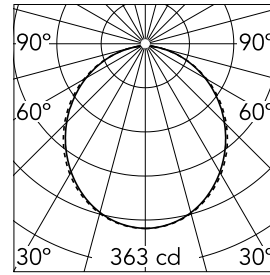

### Main specifications

<b>Number of heads</b>	1	<b>Net lumen (lm)</b>	986
<b>Lamp category</b>	LED	<b>Mountings</b>	Surface
<b>Power (W)</b>	16.5W	<b>Environment</b>	Indoor dry location
<b>CCT (K)</b>	3000K		
<b>CRI</b>	80		

### Optical

<b>Lighting type</b>	Direct
<b>LED type</b>	Top LED
<b>Light distribution</b>	Symmetric
<b>Optical type</b>	Diffused light
<b>Beam angle (°)</b>	110
<b>Beam angle C90-270 (°)</b>	110

Beam Angle: 107°

h(m)	E(lx)	D(m)
1	363	2.63
2	91	5.26
3	40	7.90
4	23	10.53
5	15	13.16

Luminous flux luminaire  
986 lm

### Physical

<b>Color</b>	White
<b>Orientation</b>	Fixed
<b>Weight (kg)</b>	1.92
<b>Length (mm)</b>	845