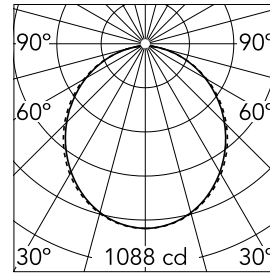

Main specifications

| | | | |
|------------------------|-------|-----------------------|---------|
| Number of heads | 1 | Net lumen (lm) | 2958 |
| Lamp category | LED | Mountings | Surface |
| Power (W) | 50W | Environment | Indoor |
| CCT (K) | 3000K | | |
| CRI | 80 | | |

Optical

| | |
|-------------------------------|----------------|
| Lighting type | Direct |
| LED type | Top LED |
| Light distribution | Symmetric |
| Optical type | Diffused light |
| Beam angle (°) | 110 |
| Beam angle C90-270 (°) | 110 |

Beam Angle: 107°

| h(m) | E(lx) | D(m) |
|------|-------|-------|
| 1 | 1088 | 2.63 |
| 2 | 272 | 5.26 |
| 3 | 121 | 7.90 |
| 4 | 68 | 10.53 |
| 5 | 44 | 13.16 |

Luminous flux luminaire
2958 lm

Electrical