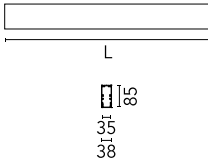

Main specifications

| | | | |
|------------------------|-------|-----------------------|---------|
| Number of heads | 1 | Net lumen (lm) | 2958 |
| Lamp category | LED | Mountings | Surface |
| Power (W) | 50W | Environment | Indoor |
| CCT (K) | 3000K | | |
| CRI | 80 | | |