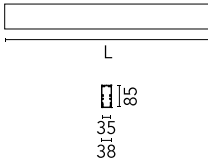

### Main specifications

<b>Number of heads</b>	1	<b>Net lumen (lm)</b>	1643
<b>Lamp category</b>	LED	<b>Mountings</b>	Surface
<b>Power (W)</b>	28W	<b>Environment</b>	Indoor dry location
<b>CCT (K)</b>	3000K		
<b>CRI</b>	80		

### Physical

<b>Color</b>	White
<b>Orientation</b>	Fixed
<b>Weight (kg)</b>	3.19
<b>Length (mm)</b>	1405