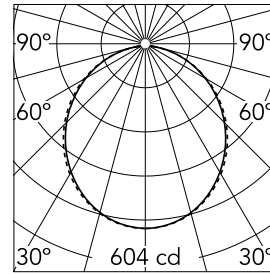

### Main specifications

<b>Number of heads</b>	1	<b>Net lumen (lm)</b>	1643
<b>Lamp category</b>	LED	<b>Mountings</b>	Surface
<b>Power (W)</b>	28W	<b>Environment</b>	Indoor dry location
<b>CCT (K)</b>	3000K		
<b>CRI</b>	80		

### Optical

<b>Lighting type</b>	Direct
<b>LED type</b>	Top LED
<b>Light distribution</b>	Symmetric
<b>Optical type</b>	Diffused light
<b>Beam angle (°)</b>	110
<b>Beam angle C90-270 (°)</b>	110

Beam Angle: 107°

### Physical

<b>Color</b>	White
<b>Orientation</b>	Fixed
<b>Weight (kg)</b>	3.19
<b>Length (mm)</b>	1405