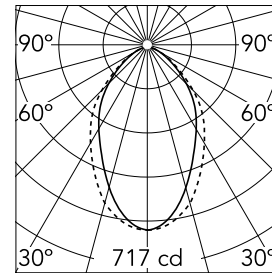

### Main specifications

<b>Number of heads</b>	1	<b>Net lumen (lm)</b>	1107
<b>Lamp category</b>	LED	<b>Mountings</b>	Recessed trim
<b>Power (W)</b>	22.5W	<b>Environment</b>	Indoor dry location
<b>CCT (K)</b>	4000K		
<b>CRI</b>	80		

### Optical

<b>Lighting type</b>	Direct
<b>LED type</b>	Top LED
<b>Light distribution</b>	Symmetric
<b>Optical type</b>	Diffused light
<b>Beam angle (°)</b>	76
<b>Beam angle C90-270 (°)</b>	64

<b>Beam Angle:</b>	75°		
	<b>h(m)</b>	<b>E(lx)</b>	<b>D(m)</b>
1	717	1.25	
2	179	2.50	
3	80	3.76	
4	45	5.01	
5	29	6.26	

### Physical

<b>Color</b>	White	<b>Length (mm)</b>	568
<b>Orientation</b>	Fixed		
<b>Trim</b>	yes		
<b>Recessed depth (mm)</b>	120		
<b>Weight (kg)</b>	3.16		