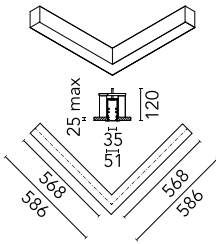

## In-Finity 35 Recessed Trim Flat Corner 4000K Micro-Prismatic Diffuser

■ N35TFC4U30B - White

LED modular system for recessed Trim installation, including LED luminaires, aluminum installation profile and diffusers. Drivers included in lighting modules for 220-240V connection to mains or to other lighting modules.

### Main specifications

<b>Number of heads</b>	1	<b>Net lumen (lm)</b>	1107
<b>Lamp category</b>	LED	<b>Mountings</b>	Recessed trim
<b>Power (W)</b>	22.5W	<b>Environment</b>	Indoor dry location
<b>CCT (K)</b>	4000K		
<b>CRI</b>	80		

### Physical

<b>Color</b>	White	<b>Length (mm)</b>	568
<b>Orientation</b>	Fixed		
<b>Trim</b>	yes		
<b>Recessed depth (mm)</b>	120		
<b>Weight (kg)</b>	3.16		

Metal cover. Recessed Trim. 35 mm  
(Colour White)  
08.9051.40

Metal cover. Recessed Trim. 35 mm  
(Colour Black)  
08.9051.NS

5

Metal cover. Recessed Trim. 35 mm  
(Colour Anodized Grey)  
08.9051.02