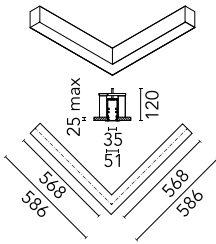

Main specifications

Number of heads	1	Net lumen (lm)	1107
Lamp category	LED	Mountings	Recessed trim
Power (W)	22.5W	Environment	Indoor dry location
CCT (K)	4000K		
CRI	80		

Optical

Lighting type	Direct
LED type	Top LED
Light distribution	Symmetric
Optical type	Diffused light
Beam angle (°)	76
Beam angle C90-270 (°)	64

Physical

Color	Anodized Grey	Length (mm)	568
Orientation	Fixed		
Trim	yes		
Recessed depth (mm)	120		
Weight (kg)	3.16		

Note

Micro-Prismatic Diffuser: Highly efficient multilayer diffuser that, thanks to its unique micro-prismatic texture, provides a glare free UGR<19 light beam. / Emergency: Emergency Module available in all versions, length 1405 mm. In normal use, it uses the same power consumption as the standard In-Finity. In emergency use, it emits 10% of normal use during 3 hours. Endcaps: must be ordered separately. Consult Flos Architectural team for a configuration without end caps.

In-Finity 35 Recessed Trim Flat Corner 4000K Micro-Prismatic Diffuser Dali

5

5

Metal cover. Recessed Trim. 35 mm
(Colour White)
08.9051.40

500 mm micro-prismatic diffuser.
Highly efficient multilayer diffuser
that, thanks to its unique
microprismatic texture, provides a
glare free UGR<19 light beam
08.0112.00

Metal cover. Recessed Trim. 35 mm
(Colour Anodized Grey)
08.9051.02

5

Metal cover. Recessed Trim. 35 mm
(Colour Black)
08.9051.NS