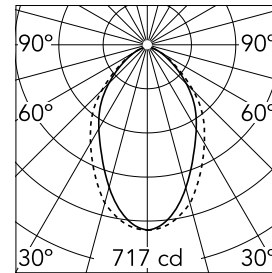

Main specifications

Number of heads	1	Net lumen (lm)	1107
Lamp category	LED	Mountings	Recessed trim
Power (W)	22.5W	Environment	Indoor dry location
CCT (K)	4000K		
CRI	80		

Optical

Lighting type	Direct
LED type	Top LED
Light distribution	Symmetric
Optical type	Diffused light
Beam angle (°)	76
Beam angle C90-270 (°)	64

Physical

Color	Anodized Grey	Length (mm)	568
Orientation	Fixed		
Trim	yes		
Recessed depth (mm)	120		
Weight (kg)	3.16		

Note

Micro-Prismatic Diffuser: Highly efficient multilayer diffuser that, thanks to its unique micro-prismatic texture, provides a glare free UGR<19 light beam. / Emergency: Emergency Module available in all versions, length 1405 mm. In normal use, it uses the same power consumption as the standard In-Finity. In emergency use, it emits 10% of normal use during 3 hours. Endcaps: must be ordered separately. Consult Flos Architectural team for a configuration without end caps.