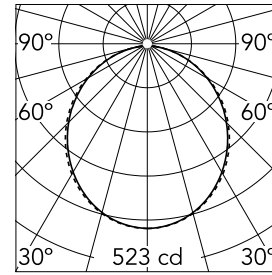

### Optical

<b>Lighting type</b>	Direct
<b>LED type</b>	Top LED
<b>Light distribution</b>	Symmetric
<b>Optical type</b>	Diffused light
<b>Beam angle (°)</b>	110
<b>Beam angle C90-270 (°)</b>	110

Beam Angle: 107°

### Physical

<b>Color</b>	Anodized Grey	<b>Length (mm)</b>	568
<b>Orientation</b>	Fixed		
<b>Trim</b>	yes		
<b>Recessed depth (mm)</b>	120		
<b>Weight (kg)</b>	3.16		