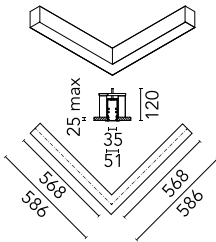

In-Finity 35 Recessed Trim Flat Corner 4000K General Lighting

■ N35TFC4G02B - Anodized Grey

LED modular system for recessed Trim installation, including LED luminaires, aluminum installation profile and diffusers. Drivers included in lighting modules for 220-240V connection to mains or to other lighting modules.