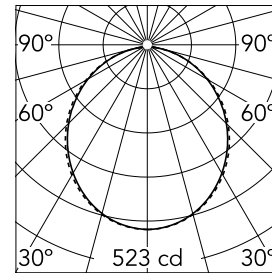

### Main specifications

<b>Number of heads</b>	1	<b>Net lumen (lm)</b>	1424
<b>Lamp category</b>	LED	<b>Mountings</b>	Recessed trim
<b>Power (W)</b>	22.5W	<b>Environment</b>	Indoor dry location
<b>CCT (K)</b>	4000K		
<b>CRI</b>	80		

### Optical

<b>Lighting type</b>	Direct
<b>LED type</b>	Top LED
<b>Light distribution</b>	Symmetric
<b>Optical type</b>	Diffused light
<b>Beam angle (°)</b>	110
<b>Beam angle C90-270 (°)</b>	110

Beam Angle: 107°		
<b>h(m)</b>	<b>E(lx)</b>	<b>D(m)</b>
1	523	2.63
2	131	5.26
3	58	7.90
4	33	10.53
5	21	13.16

### Physical

<b>Color</b>	Black	<b>Length (mm)</b>	568
<b>Orientation</b>	Fixed		
<b>Trim</b>	yes		
<b>Recessed depth (mm)</b>	120		
<b>Weight (kg)</b>	3.16		