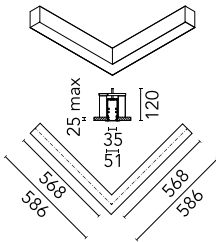

## In-Finity 35 Recessed Trim Flat Corner 4000K General Lighting Dali

■ N35TFC4G14BDA - Black

LED modular system for recessed Trim installation, including LED luminaires, aluminum installation profile and diffusers. Drivers included in lighting modules for 220-240V connection to mains or to other lighting modules.

### Main specifications

<b>Number of heads</b>	1	<b>Net lumen (lm)</b>	1424
<b>Lamp category</b>	LED	<b>Mountings</b>	Recessed trim
<b>Power (W)</b>	22.5W	<b>Environment</b>	Indoor dry location
<b>CCT (K)</b>	4000K		
<b>CRI</b>	80		

### Physical

<b>Color</b>	Black	<b>Length (mm)</b>	568
<b>Orientation</b>	Fixed		
<b>Trim</b>	yes		
<b>Recessed depth (mm)</b>	120		
<b>Weight (kg)</b>	3.16		

Metal cover. Recessed Trim. 35 mm  
(Colour White)  
08.9051.40

---

500 mm opal diffuser. Diffuse, glare  
free and uniform lighting throughout  
the room  
08.0109.00