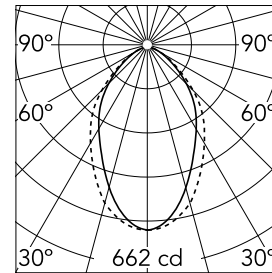

### Main specifications

<b>Number of heads</b>	1	<b>Net lumen (lm)</b>	1022
<b>Lamp category</b>	LED	<b>Mountings</b>	Recessed trim
<b>Power (W)</b>	22.5W	<b>Environment</b>	Indoor dry location
<b>CCT (K)</b>	3000K		
<b>CRI</b>	80		

### Optical

<b>Lighting type</b>	Direct
<b>LED type</b>	Top LED
<b>Light distribution</b>	Symmetric
<b>Optical type</b>	Diffused light
<b>Beam angle (°)</b>	76
<b>Beam angle C90-270 (°)</b>	64

<b>Beam Angle:</b>	75°		
<b>h(m)</b>	<b>E(lx)</b>	<b>D(m)</b>	
1	662	1.25	
2	166	2.50	
3	74	3.76	
4	41	5.01	
5	26	6.26	

### Physical

<b>Color</b>	Black	<b>Length (mm)</b>	568
<b>Orientation</b>	Fixed		
<b>Trim</b>	yes		
<b>Recessed depth (mm)</b>	120		
<b>Weight (kg)</b>	3.16		