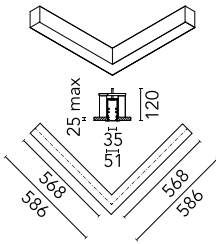

### Main specifications

<b>Number of heads</b>	1	<b>Net lumen (lm)</b>	1022
<b>Lamp category</b>	LED	<b>Mountings</b>	Recessed trim
<b>Power (W)</b>	22.5W	<b>Environment</b>	Indoor dry location
<b>CCT (K)</b>	3000K		
<b>CRI</b>	80		

### Optical

<b>Lighting type</b>	Direct
<b>LED type</b>	Top LED
<b>Light distribution</b>	Symmetric
<b>Optical type</b>	Diffused light
<b>Beam angle (°)</b>	76
<b>Beam angle C90-270 (°)</b>	64

<b>Beam Angle:</b>	75°		
<b>h(m)</b>	<b>E(lx)</b>	<b>D(m)</b>	
1	662	1.25	
2	166	2.50	
3	74	3.76	
4	41	5.01	
5	26	6.26	

### Physical

<b>Color</b>	Black	<b>Length (mm)</b>	568
<b>Orientation</b>	Fixed		
<b>Trim</b>	yes		
<b>Recessed depth (mm)</b>	120		
<b>Weight (kg)</b>	3.16		

Metal cover. Recessed Trim. 35 mm  
(Colour White)  
08.9051.40

5

Metal cover. Recessed Trim. 35 mm  
(Colour Anodized Grey)  
08.9051.02