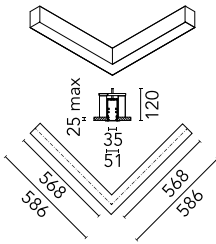

### Main specifications

<b>Number of heads</b>	1	<b>Net lumen (lm)</b>	1022
<b>Lamp category</b>	LED	<b>Mountings</b>	Recessed trim
<b>Power (W)</b>	22.5W	<b>Environment</b>	Indoor dry location
<b>CCT (K)</b>	3000K		
<b>CRI</b>	80		

### Optical

<b>Lighting type</b>	Direct
<b>LED type</b>	Top LED
<b>Light distribution</b>	Symmetric
<b>Optical type</b>	Diffused light
<b>Beam angle (°)</b>	76
<b>Beam angle C90-270 (°)</b>	64

<b>Beam Angle:</b>	75°		
<b>h(m)</b>	<b>E(lx)</b>	<b>D(m)</b>	
1	662	1.25	
2	166	2.50	
3	74	3.76	
4	41	5.01	
5	26	6.26	

### Physical

<b>Color</b>	Black	<b>Length (mm)</b>	568
<b>Orientation</b>	Fixed		
<b>Trim</b>	yes		
<b>Recessed depth (mm)</b>	120		
<b>Weight (kg)</b>	3.16		

## In-Finity 35 Recessed Trim Flat Corner 3000K Micro-Prismatic Diffuser Dali

5

5

5

---

Metal cover. Recessed Trim. 35 mm  
(Colour Black)  
08.9051.NS

Metal cover. Recessed Trim. 35 mm  
(Colour White)  
08.9051.40