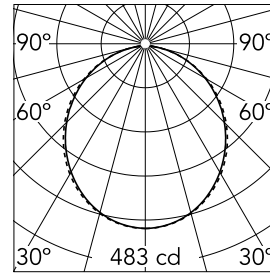

### Main specifications

<b>Number of heads</b>	1	<b>Net lumen (lm)</b>	1315
<b>Lamp category</b>	LED	<b>Mountings</b>	Recessed trim
<b>Power (W)</b>	22.5W	<b>Environment</b>	Indoor dry location
<b>CCT (K)</b>	3000K		
<b>CRI</b>	80		

### Optical

<b>Lighting type</b>	Direct
<b>LED type</b>	Top LED
<b>Light distribution</b>	Symmetric
<b>Optical type</b>	Diffused light
<b>Beam angle (°)</b>	110
<b>Beam angle C90-270 (°)</b>	110

Beam Angle: 107°

### Physical

<b>Color</b>	White	<b>Length (mm)</b>	568
<b>Orientation</b>	Fixed		
<b>Trim</b>	yes		
<b>Recessed depth (mm)</b>	120		
<b>Weight (kg)</b>	3.16		