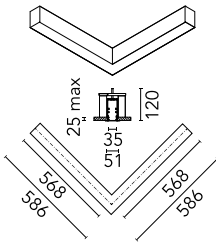

## In-Finity 35 Recessed Trim Flat Corner 3000K General Lighting

■ N35TFC3G30B - White

LED modular system for recessed Trim installation, including LED luminaires, aluminum installation profile and diffusers. Drivers included in lighting modules for 220-240V connection to mains or to other lighting modules.

### Main specifications

<b>Number of heads</b>	1	<b>Net lumen (lm)</b>	1315
<b>Lamp category</b>	LED	<b>Mountings</b>	Recessed trim
<b>Power (W)</b>	22.5W	<b>Environment</b>	Indoor dry location
<b>CCT (K)</b>	3000K		
<b>CRI</b>	80		

h(m)	E(lx)	D(m)
1	483	2.63
2	121	5.26
3	54	7.90
4	30	10.53
5	19	13.16

Luminous flux luminaire  
1315 lm

### Physical

<b>Color</b>	White	<b>Length (mm)</b>	568
<b>Orientation</b>	Fixed		
<b>Trim</b>	yes		
<b>Recessed depth (mm)</b>	120		
<b>Weight (kg)</b>	3.16		