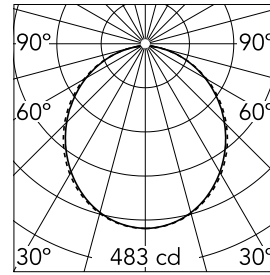

### Main specifications

<b>Number of heads</b>	1	<b>Net lumen (lm)</b>	1315
<b>Lamp category</b>	LED	<b>Mountings</b>	Recessed trim
<b>Power (W)</b>	22.5W	<b>Environment</b>	Indoor dry location
<b>CCT (K)</b>	3000K		
<b>CRI</b>	80		

### Optical

<b>Lighting type</b>	Direct
<b>LED type</b>	Top LED
<b>Light distribution</b>	Symmetric
<b>Optical type</b>	Diffused light
<b>Beam angle (°)</b>	110
<b>Beam angle C90-270 (°)</b>	110

<b>Beam Angle: 107°</b>		
<b>h(m)</b>	<b>E(lx)</b>	<b>D(m)</b>
1	483	2.63
2	121	5.26
3	54	7.90
4	30	10.53
5	19	13.16

### Physical

<b>Color</b>	Black	<b>Length (mm)</b>	568
<b>Orientation</b>	Fixed		
<b>Trim</b>	yes		
<b>Recessed depth (mm)</b>	120		
<b>Weight (kg)</b>	3.16		