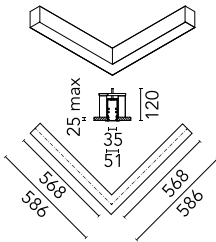

## In-Finity 35 Recessed Trim Flat Corner 3000K General Lighting

### Main specifications

<b>Number of heads</b>	1	<b>Net lumen (lm)</b>	1315
<b>Lamp category</b>	LED	<b>Mountings</b>	Recessed trim
<b>Power (W)</b>	22.5W	<b>Environment</b>	Indoor dry location
<b>CCT (K)</b>	3000K		
<b>CRI</b>	80		

### Physical

<b>Color</b>	Black	<b>Length (mm)</b>	568
<b>Orientation</b>	Fixed		
<b>Trim</b>	yes		
<b>Recessed depth (mm)</b>	120		
<b>Weight (kg)</b>	3.16		