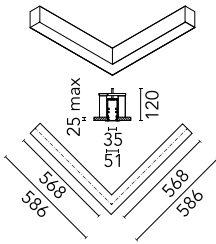

## In-Finity 35 Recessed Trim Flat Corner 3000K General Lighting Dali

■ **N35TFC3G14BDA - Black**

LED modular system for recessed Trim installation, including LED luminaires, aluminum installation profile and diffusers. Drivers included in lighting modules for 220-240V connection to mains or to other lighting modules.

### Main specifications

<b>Number of heads</b>	1	<b>Net lumen (lm)</b>	1315
<b>Lamp category</b>	LED	<b>Mountings</b>	Recessed trim
<b>Power (W)</b>	22.5W	<b>Environment</b>	Indoor
<b>CCT (K)</b>	3000K		
<b>CRI</b>	80		

h(m)	E(lx)	D(m)
1	483	2.63
2	121	5.26
3	54	7.90
4	30	10.53
5	19	13.16

Luminous flux luminaire  
1315 lm

### Physical

<b>Color</b>	Black	<b>Length (mm)</b>	568
<b>Orientation</b>	Fixed		
<b>Trim</b>	yes		
<b>Recessed depth (mm)</b>	120		
<b>Weight (kg)</b>	3.16		