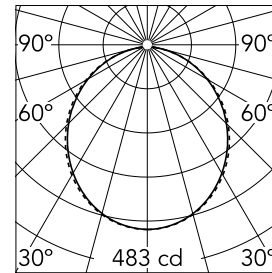

### Main specifications

<b>Number of heads</b>	1	<b>Net lumen (lm)</b>	1315
<b>Lamp category</b>	LED	<b>Mountings</b>	Recessed trim
<b>Power (W)</b>	22.5W	<b>Environment</b>	Indoor
<b>CCT (K)</b>	3000K		
<b>CRI</b>	80		

### Optical

<b>Lighting type</b>	Direct
<b>LED type</b>	Top LED
<b>Light distribution</b>	Symmetric
<b>Optical type</b>	Diffused light
<b>Beam angle (°)</b>	110
<b>Beam angle C90-270 (°)</b>	110

Beam Angle: 107°

### Physical

<b>Color</b>	Black	<b>Length (mm)</b>	568
<b>Orientation</b>	Fixed		
<b>Trim</b>	yes		
<b>Recessed depth (mm)</b>	120		
<b>Weight (kg)</b>	3.16		