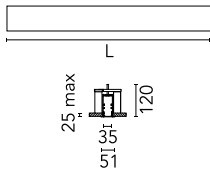

### Main specifications

<b>Number of heads</b>	1	<b>Net lumen (lm)</b>	1384
<b>Lamp category</b>	LED	<b>Mountings</b>	Recessed trim
<b>Power (W)</b>	28W	<b>Environment</b>	Indoor dry location
<b>CCT (K)</b>	4000K		
<b>CRI</b>	80		

### Physical

<b>Color</b>	Black
<b>Orientation</b>	Fixed
<b>Recessed depth (mm)</b>	120
<b>Weight (kg)</b>	3.19
<b>Length (mm)</b>	1405