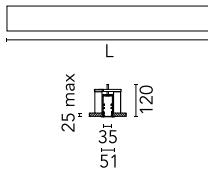

Main specifications

Number of heads	1	Net lumen (lm)	1779
Lamp category	LED	Mountings	Recessed trim
Power (W)	28W	Environment	Indoor dry location
CCT (K)	4000K		
CRI	80		

Optical

Lighting type	Direct	Beam angle C90-270 (°)	110
LED type	Top LED		
Light distribution	Symmetric		
Optical type	Diffused light		
Beam angle (°)	110		