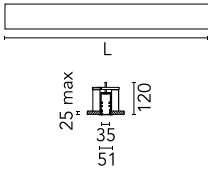

### Main specifications

|                        |       |                       |                     |
|------------------------|-------|-----------------------|---------------------|
| <b>Number of heads</b> | 1     | <b>Net lumen (lm)</b> | 1643                |
| <b>Lamp category</b>   | LED   | <b>Mountings</b>      | Recessed trim       |
| <b>Power (W)</b>       | 28W   | <b>Environment</b>    | Indoor dry location |
| <b>CCT (K)</b>         | 3000K |                       |                     |
| <b>CRI</b>             | 80    |                       |                     |

### Physical

|                            |               |
|----------------------------|---------------|
| <b>Color</b>               | Anodized Grey |
| <b>Orientation</b>         | Fixed         |
| <b>Recessed depth (mm)</b> | 120           |
| <b>Weight (kg)</b>         | 3.19          |
| <b>Length (mm)</b>         | 1405          |

5

---

Metal cover. Recessed Trim. 35 mm  
(Colour Black)  
08.9051.NS

5

---

Metal cover. Recessed Trim. 35 mm  
(Colour White)  
08.9051.40