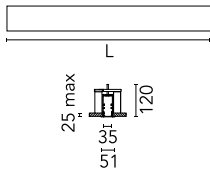

Main specifications

Number of heads	1	Net lumen (lm)	1643
Lamp category	LED	Mountings	Recessed trim
Power (W)	28W	Environment	Indoor dry location
CCT (K)	3000K		
CRI	80		

Optical

Lighting type	Direct	Beam angle C90-270 (°)	110
LED type	Top LED		
Light distribution	Symmetric		
Optical type	Diffused light		
Beam angle (°)	110		

Metal cover. Recessed Trim. 35 mm
(Colour Black)
08.9051.NS

5

Metal cover. Recessed Trim. 35 mm
(Colour White)
08.9051.40