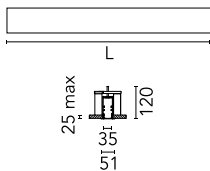

Main specifications

Number of heads	1	Net lumen (lm)	1643
Lamp category	LED	Mountings	Recessed trim
Power (W)	28W	Environment	Indoor dry location
CCT (K)	3000K		
CRI	80		

Optical

Lighting type	Direct	Beam angle C90-270	110
LED type	Top LED	(°)	
Light distribution	Symmetric		
Optical type	Diffused light		
Beam angle (°)	110		