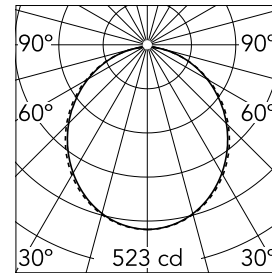

### Main specifications

<b>Number of heads</b>	1	<b>Net lumen (lm)</b>	1424
<b>Lamp category</b>	LED	<b>Mountings</b>	Recessed trim
<b>Power (W)</b>	22.5W	<b>Environment</b>	Indoor dry location
<b>CCT (K)</b>	4000K		
<b>CRI</b>	80		

### Optical

<b>Lighting type</b>	Direct
<b>LED type</b>	Top LED
<b>Light distribution</b>	Symmetric
<b>Optical type</b>	Diffused light
<b>Beam angle (°)</b>	110
<b>Beam angle C90-270 (°)</b>	110

Beam Angle: 107°

### Physical

<b>Color</b>	White	<b>Length (mm)</b>	546
<b>Orientation</b>	Fixed		
<b>Trim</b>	yes		
<b>Recessed depth (mm)</b>	120		
<b>Weight (kg)</b>	3.16		