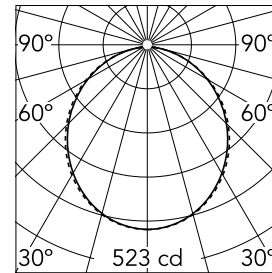

### Main specifications

<b>Number of heads</b>	1	<b>Net lumen (lm)</b>	1424
<b>Lamp category</b>	LED	<b>Mountings</b>	Recessed trim
<b>Power (W)</b>	22.5W	<b>Environment</b>	Indoor
<b>CCT (K)</b>	4000K		
<b>CRI</b>	80		

### Optical

<b>Lighting type</b>	Direct
<b>LED type</b>	Top LED
<b>Light distribution</b>	Symmetric
<b>Optical type</b>	Diffused light
<b>Beam angle (°)</b>	110
<b>Beam angle C90-270 (°)</b>	110

Beam Angle: 107°

### Physical

<b>Color</b>	Black	<b>Length (mm)</b>	546
<b>Orientation</b>	Fixed		
<b>Trim</b>	yes		
<b>Recessed depth (mm)</b>	120		
<b>Weight (kg)</b>	3.16		