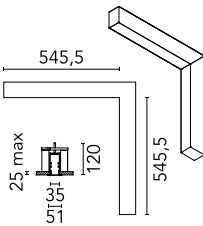

### Optical

<b>Lighting type</b>	Direct
<b>LED type</b>	Top LED
<b>Light distribution</b>	Symmetric
<b>Optical type</b>	Diffused light
<b>Beam angle (°)</b>	110
<b>Beam angle C90-270 (°)</b>	110

Beam Angle: 107°

	h(m)	E(lx)	D(m)
1	523	2.63	
2	131	5.26	
3	58	7.90	
4	33	10.53	
5	21	13.16	

Luminous flux luminaire  
1424 lm

### Physical

<b>Color</b>	Anodized Grey	<b>Length (mm)</b>	546
<b>Orientation</b>	Fixed		
<b>Trim</b>	yes		
<b>Recessed depth (mm)</b>	120		
<b>Weight (kg)</b>	3.16		

---

500 mm opal diffuser. Diffuse, glare  
free and uniform lighting throughout  
the room  
08.0109.00

5

---

Metal cover. Recessed Trim. 35 mm  
(Colour White)  
08.9051.40