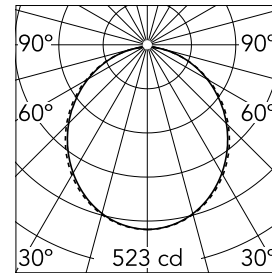

### Main specifications

<b>Number of heads</b>	1	<b>Net lumen (lm)</b>	1424
<b>Lamp category</b>	LED	<b>Mountings</b>	Recessed trim
<b>Power (W)</b>	22.5W	<b>Environment</b>	Indoor dry location
<b>CCT (K)</b>	4000K		
<b>CRI</b>	80		

### Optical

<b>Lighting type</b>	Direct
<b>LED type</b>	Top LED
<b>Light distribution</b>	Symmetric
<b>Optical type</b>	Diffused light
<b>Beam angle (°)</b>	110
<b>Beam angle C90-270 (°)</b>	110

Beam Angle: 107°

### Physical

<b>Color</b>	Anodized Grey	<b>Length (mm)</b>	546
<b>Orientation</b>	Fixed		
<b>Trim</b>	yes		
<b>Recessed depth (mm)</b>	120		
<b>Weight (kg)</b>	3.16		