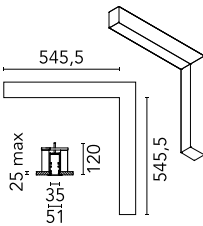

Electrical

Frequency (Hz)	50/60	Emergency	Without
Voltage (V)	220.00	Insulation class	I
Dimmable	Yes		
Driver	Integrated		
Driver type	Dimmable DALI		
	1		

Physical

Color	Anodized Grey	Length (mm)	546
Orientation	Fixed		
Trim	yes		
Recessed depth (mm)	120		
Weight (kg)	3.16		

Note

Micro-Prismatic Diffuser: Highly efficient multilayer diffuser that, thanks to its unique micro-prismatic texture, provides a glare free UGR<19 light beam. / Emergency: Emergency Module available in all versions, length 1405 mm. In normal use, it uses the same power consumption as the standard In-Finity. In emergency use, it emits 10% of normal use during 3 hours. Endcaps: must be ordered separately. Consult Flos Architectural team for a configuration without end caps.