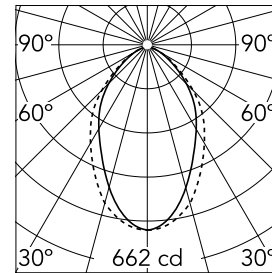

### Main specifications

<b>Number of heads</b>	1	<b>Net lumen (lm)</b>	1022
<b>Lamp category</b>	LED	<b>Mountings</b>	Recessed trim
<b>Power (W)</b>	22.5W	<b>Environment</b>	Indoor dry location
<b>CCT (K)</b>	3000K		
<b>CRI</b>	80		

### Optical

<b>Lighting type</b>	Direct
<b>LED type</b>	Top LED
<b>Light distribution</b>	Symmetric
<b>Optical type</b>	Diffused light
<b>Beam angle (°)</b>	76
<b>Beam angle C90-270 (°)</b>	64

<b>Beam Angle:</b>	75°		
<b>h(m)</b>	<b>E(lx)</b>	<b>D(m)</b>	
1	662	1.25	
2	166	2.50	
3	74	3.76	
4	41	5.01	
5	26	6.26	

### Physical

<b>Color</b>	Anodized Grey	<b>Length (mm)</b>	546
<b>Orientation</b>	Fixed		
<b>Trim</b>	yes		
<b>Recessed depth (mm)</b>	120		
<b>Weight (kg)</b>	3.16		