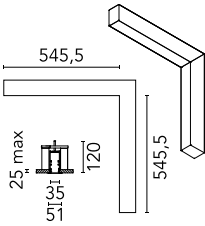

### Main specifications

<b>Number of heads</b>	1	<b>Net lumen (lm)</b>	1315
<b>Lamp category</b>	LED	<b>Mountings</b>	Recessed trim
<b>Power (W)</b>	22.5W	<b>Environment</b>	Indoor dry location
<b>CCT (K)</b>	3000K		
<b>CRI</b>	80		

### Optical

<b>Lighting type</b>	Direct
<b>LED type</b>	Top LED
<b>Light distribution</b>	Symmetric
<b>Optical type</b>	Diffused light
<b>Beam angle (°)</b>	110
<b>Beam angle C90-270 (°)</b>	110

Beam Angle: 107°

	h(m)	E(lx)	D(m)
1	483	2.63	
2	121	5.26	
3	54	7.90	
4	30	10.53	
5	19	13.16	

Luminous flux luminaire  
1315 lm

### Physical

<b>Color</b>	White	<b>Length (mm)</b>	546
<b>Orientation</b>	Fixed		
<b>Trim</b>	yes		
<b>Recessed depth (mm)</b>	120		
<b>Weight (kg)</b>	3.16		