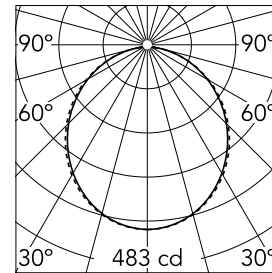

### Main specifications

<b>Number of heads</b>	1	<b>Net lumen (lm)</b>	1315
<b>Lamp category</b>	LED	<b>Mountings</b>	Recessed trim
<b>Power (W)</b>	22.5W	<b>Environment</b>	Indoor dry location
<b>CCT (K)</b>	3000K		
<b>CRI</b>	80		

### Optical

<b>Lighting type</b>	Direct
<b>LED type</b>	Top LED
<b>Light distribution</b>	Symmetric
<b>Optical type</b>	Diffused light
<b>Beam angle (°)</b>	110
<b>Beam angle C90-270 (°)</b>	110

Beam Angle: 107°

### Physical

<b>Color</b>	White	<b>Length (mm)</b>	546
<b>Orientation</b>	Fixed		
<b>Trim</b>	yes		
<b>Recessed depth (mm)</b>	120		
<b>Weight (kg)</b>	3.16		