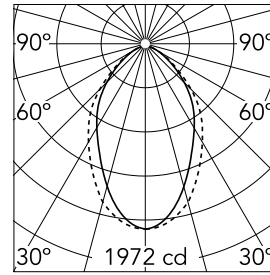

### Main specifications

<b>Number of heads</b>	1	<b>Net lumen (lm)</b>	3044
<b>Lamp category</b>	LED	<b>Mountings</b>	Recessed trim
<b>Power (W)</b>	63.5W	<b>Environment</b>	Indoor dry location
<b>CCT (K)</b>	4000K		
<b>CRI</b>	80		

### Optical

<b>Lighting type</b>	Direct
<b>LED type</b>	Top LED
<b>Light distribution</b>	Symmetric
<b>Optical type</b>	Diffused light
<b>Beam angle (°)</b>	76
<b>Beam angle C90-270 (°)</b>	64

<b>Beam Angle:</b>	75°		
<b>h(m)</b>	<b>E(lx)</b>	<b>D(m)</b>	
1	1972	1.25	
2	493	2.50	
3	219	3.76	
4	123	5.01	
5	79	6.26	

### Physical

<b>Color</b>	White	<b>Length (mm)</b>	3095
<b>Orientation</b>	Fixed		
<b>Trim</b>	yes		
<b>Recessed depth (mm)</b>	120		
<b>Weight (kg)</b>	7.03		