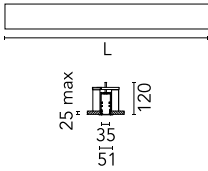

### Main specifications

<b>Number of heads</b>	1	<b>Net lumen (lm)</b>	3044
<b>Lamp category</b>	LED	<b>Mountings</b>	Recessed trim
<b>Power (W)</b>	63.5W	<b>Environment</b>	Indoor dry location
<b>CCT (K)</b>	4000K		
<b>CRI</b>	80		

### Physical

<b>Color</b>	White	<b>Length (mm)</b>	3095
<b>Orientation</b>	Fixed		
<b>Trim</b>	yes		
<b>Recessed depth (mm)</b>	120		
<b>Weight (kg)</b>	7.03		