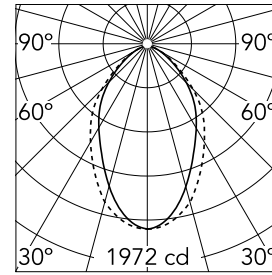

### Main specifications

<b>Number of heads</b>	1	<b>Net lumen (lm)</b>	3044
<b>Lamp category</b>	LED	<b>Mountings</b>	Recessed trim
<b>Power (W)</b>	63.5W	<b>Environment</b>	Indoor
<b>CCT (K)</b>	4000K		
<b>CRI</b>	80		

### Optical

<b>Lighting type</b>	Direct
<b>LED type</b>	Top LED
<b>Light distribution</b>	Symmetric
<b>Optical type</b>	Diffused light
<b>Beam angle (°)</b>	76
<b>Beam angle C90-270 (°)</b>	64

<b>Beam Angle:</b>	75°	
<b>h(m)</b>	<b>E(lx)</b>	<b>D(m)</b>
1	1972	1.25
2	493	2.50
3	219	3.76
4	123	5.01
5	79	6.26

### Physical

<b>Color</b>	Anodized Grey	<b>Length (mm)</b>	3095
<b>Orientation</b>	Fixed		
<b>Trim</b>	yes		
<b>Recessed depth (mm)</b>	120		
<b>Weight (kg)</b>	7.03		