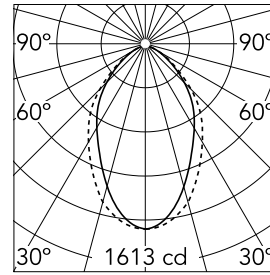

### Main specifications

<b>Number of heads</b>	1	<b>Net lumen (lm)</b>	2491
<b>Lamp category</b>	LED	<b>Mountings</b>	Recessed trim
<b>Power (W)</b>	50W	<b>Environment</b>	Indoor dry location
<b>CCT (K)</b>	4000K		
<b>CRI</b>	80		

### Optical

<b>Lighting type</b>	Direct
<b>LED type</b>	Top LED
<b>Light distribution</b>	Symmetric
<b>Optical type</b>	Diffused light
<b>Beam angle (°)</b>	76
<b>Beam angle C90-270 (°)</b>	64

<b>Beam Angle:</b>	75°	
<b>h(m)</b>	<b>E(lx)</b>	<b>D(m)</b>
1	1613	1.25
2	403	2.50
3	179	3.76
4	101	5.01
5	65	6.26

### Physical

<b>Color</b>	Anodized Grey	<b>Length (mm)</b>	2530
<b>Orientation</b>	Fixed		
<b>Trim</b>	yes		
<b>Recessed depth (mm)</b>	120		
<b>Weight (kg)</b>	5.75		